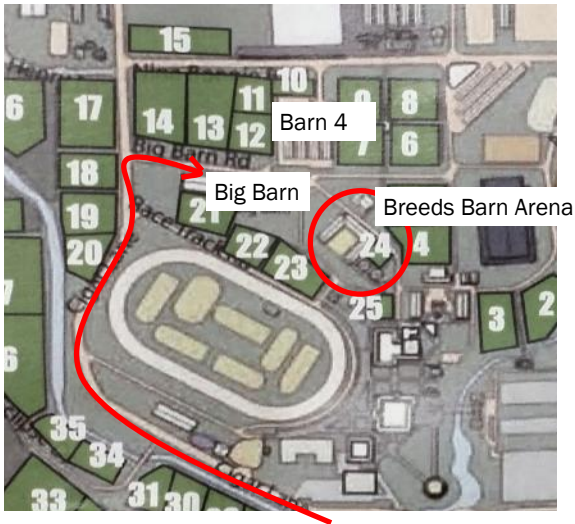

Helpful Links

[2016 Event Schedule](#)

[KHP Facebook Page](#)

[KHP Website](#)

[Campground Information](#)

[Dever Show Services](#) (859-233-9702)

Kentucky Horse Park Entertainment
4089 Iron Works Parkway
Lexington, KY 40511
Call: 859-259-4223
khpentertainment@ky.gov | kyhorsepark.com